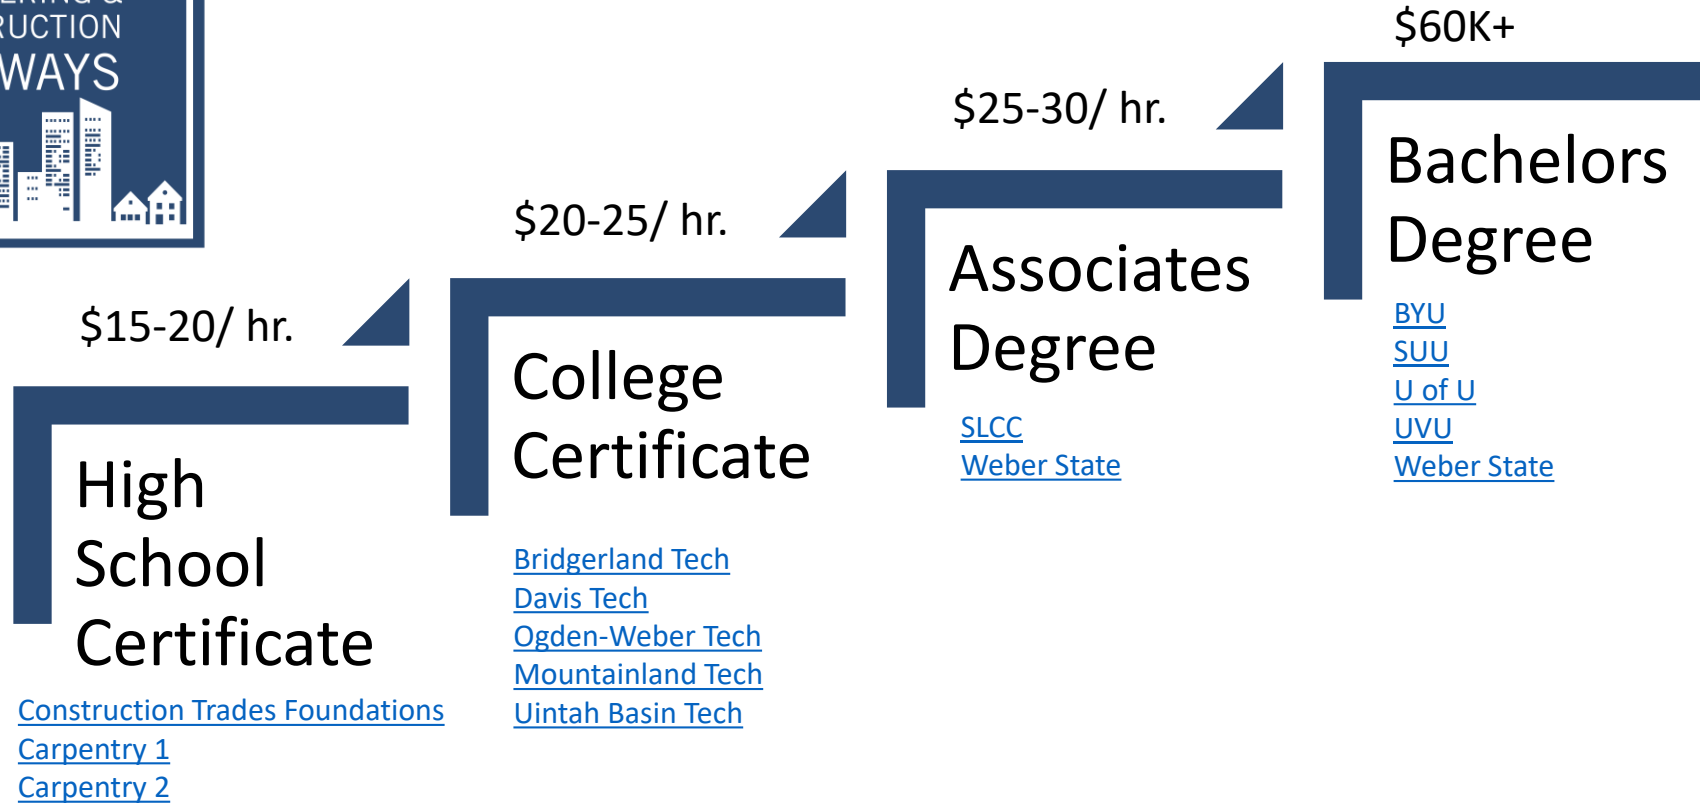

Job Titles:

Owner
Sub Contractor
Trainee

Technician
Journeyman
Intern

Plumbing

Job Titles:

Owner
Sub Contractor
Intern

Master Plumber
Journeyman Plumber
Apprentice Plumber

Carpentry

Job Titles:

Owner
Sub Contractor
Framer

Rough Carpenter
Finish Carpenter

Heavy Equipment Operator

Job Titles:

Owner
Sub Contractor
Operator

Driver
Intern
Assistant

Welding/Structural Steel