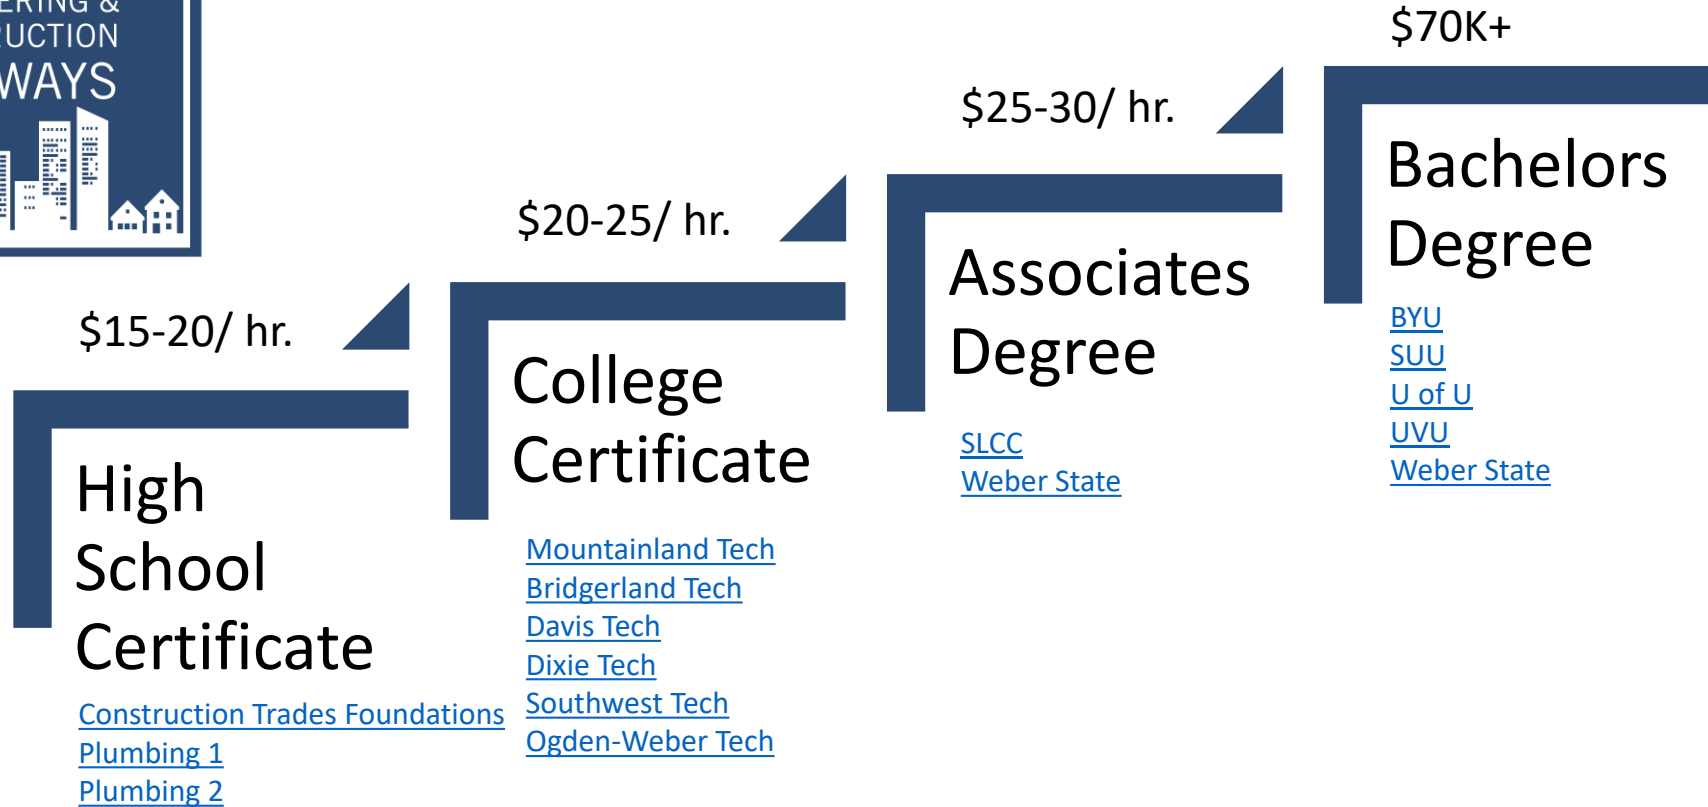

Job Titles:

Owner

Sub Contractor

Trainee

Master Electrician

Journeyman Electrician

Intern Electrician

HVAC

Job Titles:

Owner
Sub Contractor
Trainee

Technician
Journeyman
Intern

Plumbing

Job Titles:

Owner
Sub Contractor
Intern

Master Plumber
Journeyman Plumber
Apprentice Plumber

Carpentry