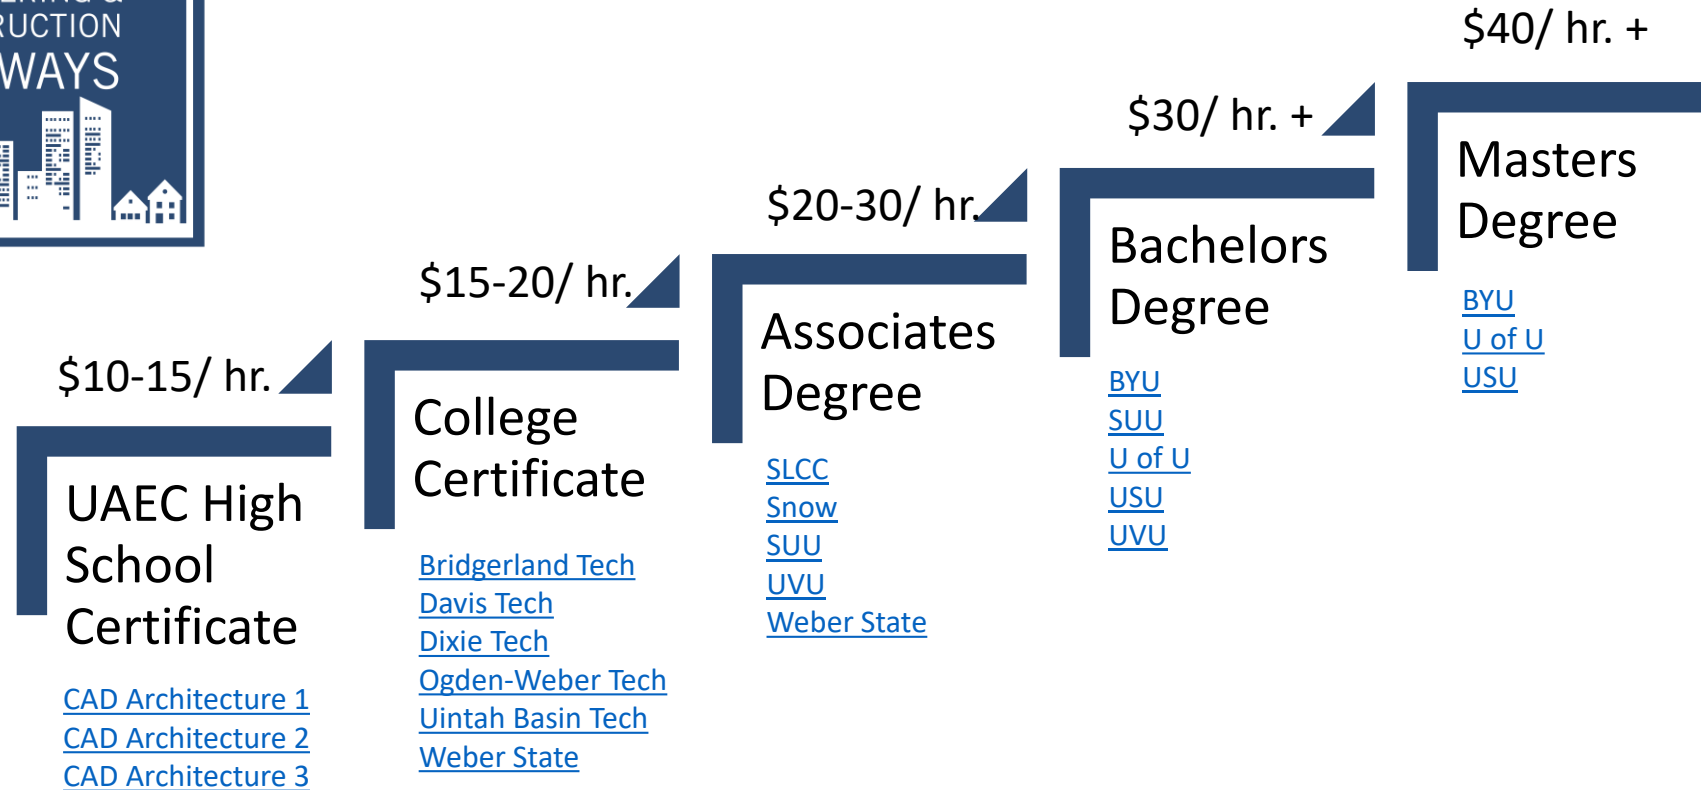

Architecture

Job Titles:

Drafter
Designer
Architect

Principal
Partner
BIM Specialist

Renderer
Animator
Modeler

Project Manager
Intern
BIM Manager

Civil Engineering

Job Titles:

Drafter
Designer
Engineer

Professional Engineer
Structural Engineer
BIM Modeler

Project Manager
Detailer
Intern

Construction Management

Job Titles:

General Contractor
Sub Contractor
Project Manager

Superintendent
Project Engineer
Estimator