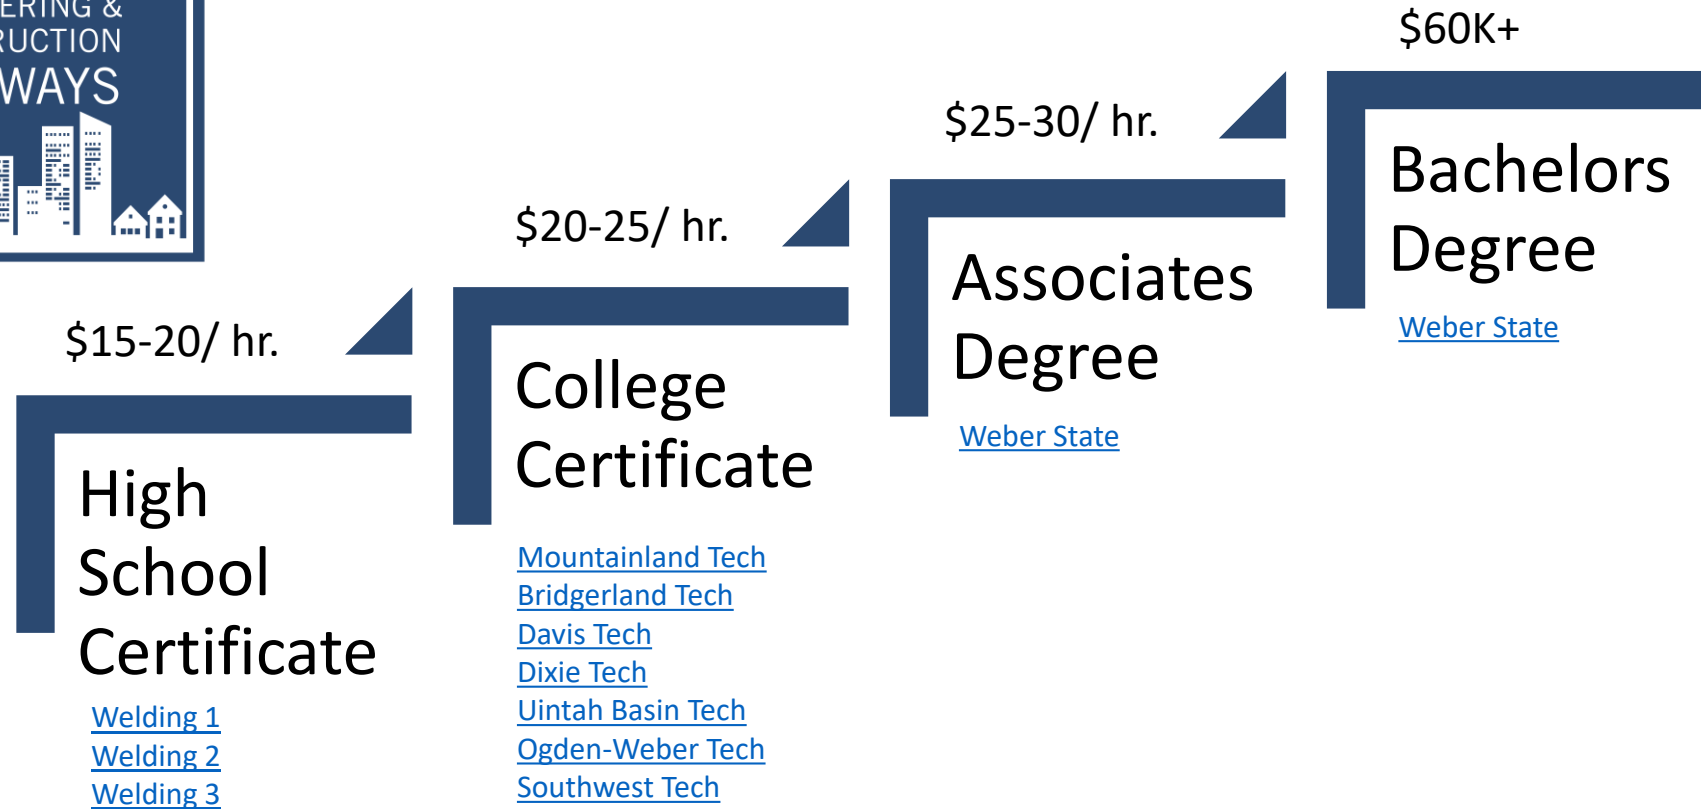

Job Titles:

Owner
Sub Contractor
Trainee

Technician
Journeyman
Intern

Plumbing

Job Titles:

Owner
Sub Contractor
Intern

Master Plumber
Journeyman Plumber
Apprentice Plumber

Carpentry

Job Titles:

Owner
Sub Contractor
Framer

Rough Carpenter
Finish Carpenter

Heavy Equipment Operator

Job Titles:

Owner
Sub Contractor
Operator

Driver
Intern
Assistant

Welding/Structural Steel

Job Titles:

Owner
Sub Contractor
Welding Engineer

Certified Welder
Intern

Woods

Job Titles:

Owner
Sub Contractor
Cabinet Maker

Carpenter
Finish Carpenter
Intern