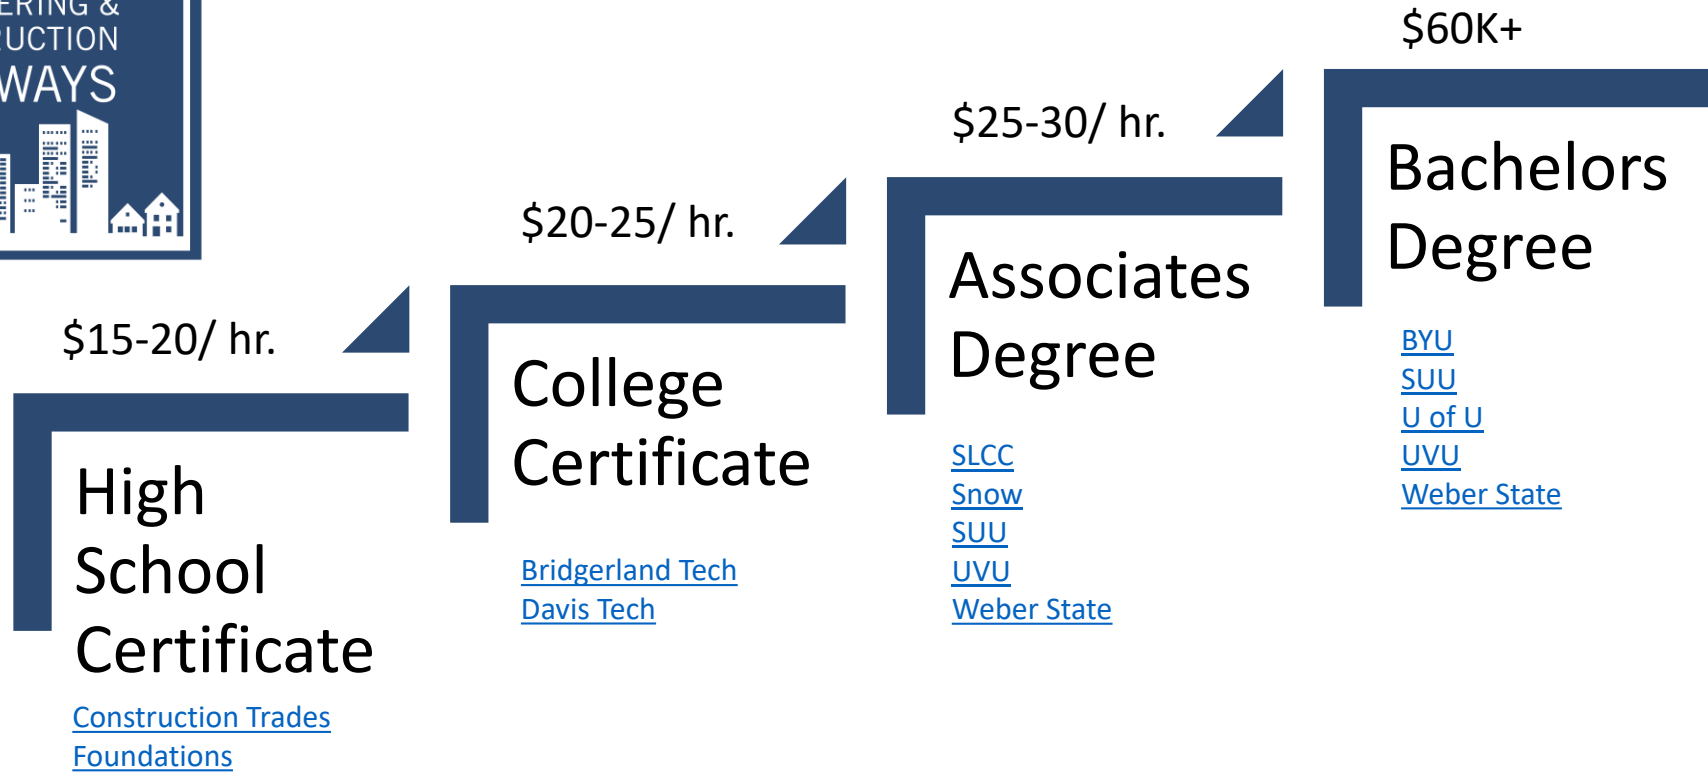

Job Titles:

Owner
Sub Contractor
Trainee

Technician
Journeyman
Intern

Plumbing

Job Titles:

Owner
Sub Contractor
Intern

Master Plumber
Journeyman Plumber
Apprentice Plumber

Carpentry

Job Titles:

Owner
Sub Contractor
Framer

Rough Carpenter
Finish Carpenter

Heavy Equipment Operator

Job Titles:

Owner
Sub Contractor
Operator

Driver
Intern
Assistant

Welding/Structural Steel