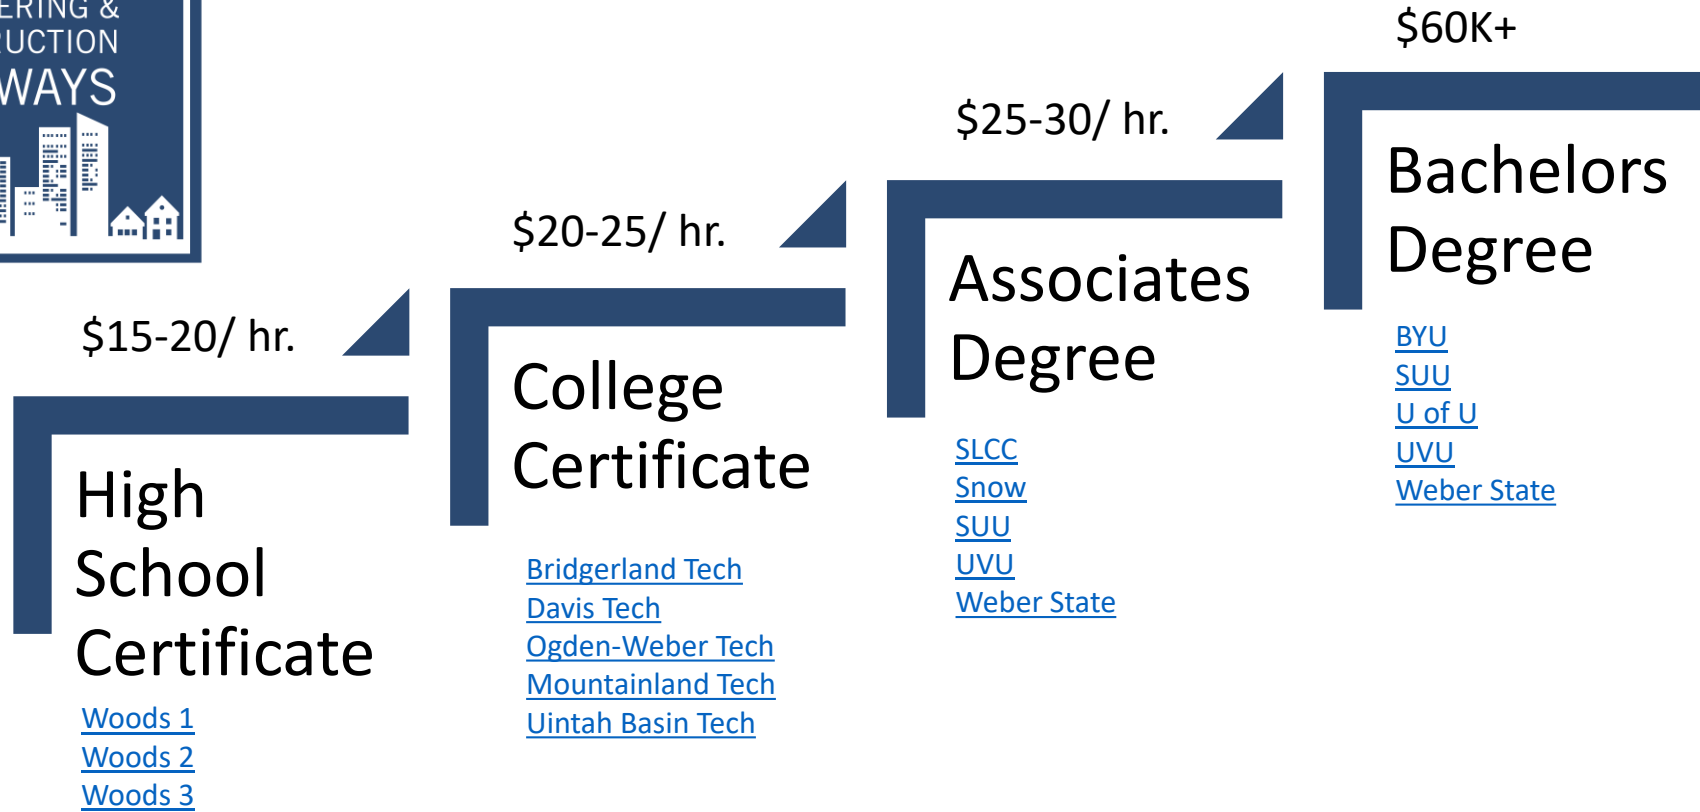

Job Titles:

Owner
Sub Contractor
Trainee

Technician
Journeyman
Intern

Plumbing

Job Titles:

Owner
Sub Contractor
Intern

Master Plumber
Journeyman Plumber
Apprentice Plumber

Carpentry

Job Titles:

Owner
Sub Contractor
Framer

Rough Carpenter
Finish Carpenter

Heavy Equipment Operator

Job Titles:

Owner
Sub Contractor
Operator

Driver
Intern
Assistant

Welding/Structural Steel

Job Titles:

Owner
Sub Contractor
Welding Engineer

Certified Welder
Intern

Woods

Job Titles:

Owner
Sub Contractor
Cabinet Maker

Carpenter
Finish Carpenter
Intern