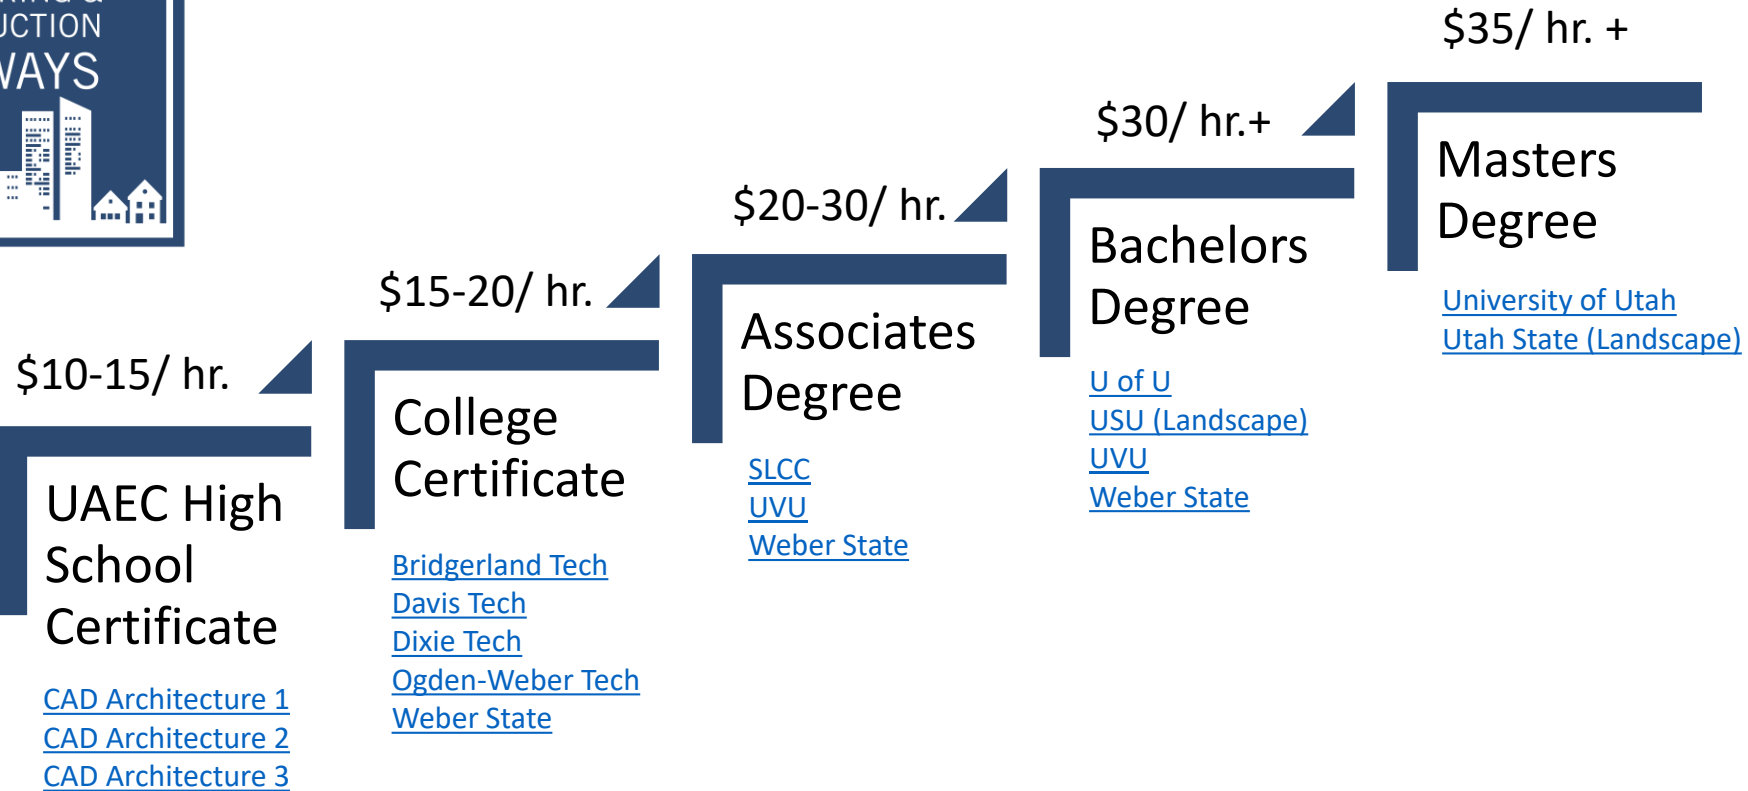

Architecture

Job Titles:

Drafter
Designer
Architect

Principal
Partner
BIM Specialist

Renderer
Animator
Modeler

Project Manager
Intern
BIM Manager

Civil Engineering

Job Titles:

Drafter
Designer
Engineer

Professional Engineer
Structural Engineer
BIM Modeler

Project Manager
Detailer
Intern

Construction Management

Job Titles:

General Contractor
Sub Contractor
Project Manager

Superintendent
Project Engineer
Estimator