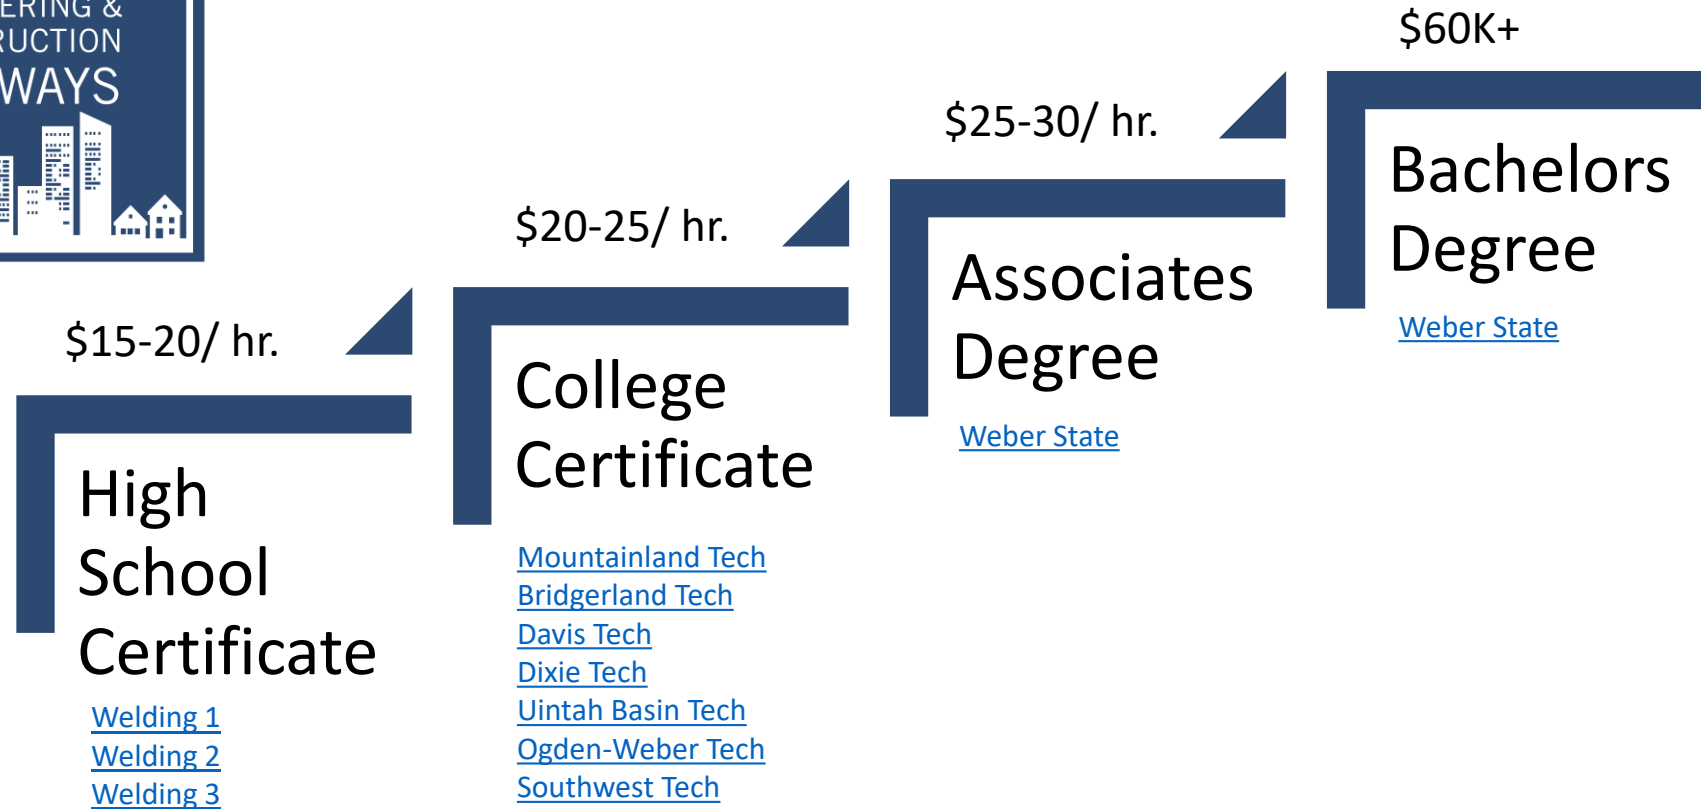

Welding/Structural Steel

Job Titles:

Owner
Sub Contractor
Welding Engineer

Certified Welder
Intern